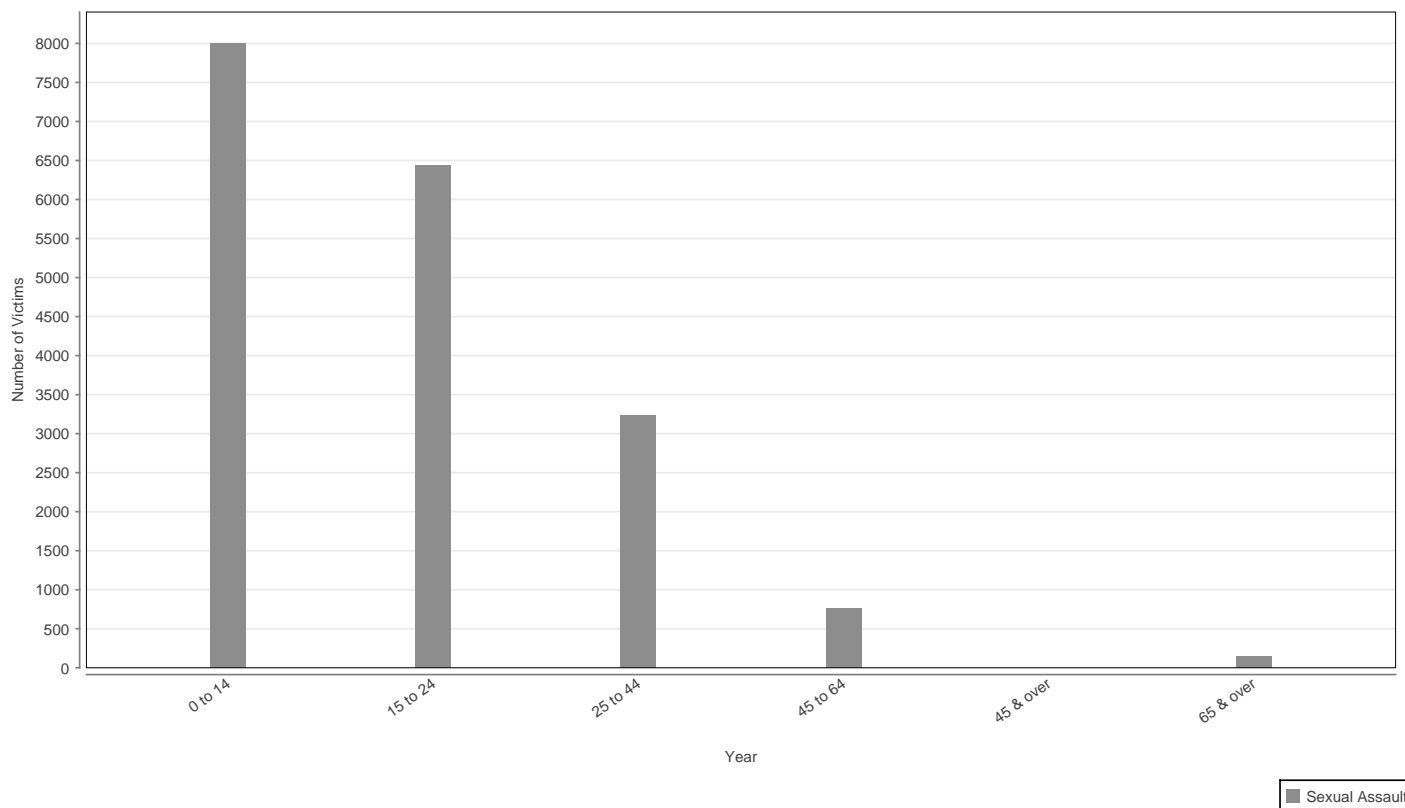

Victim age groups

Year: 2009

Gender: All persons

Age group	Crime
	Sexual Assault
0 to 14	8002
15 to 24	6437
25 to 44	3233
45 to 64	768
45 & over	0
65 & over	145