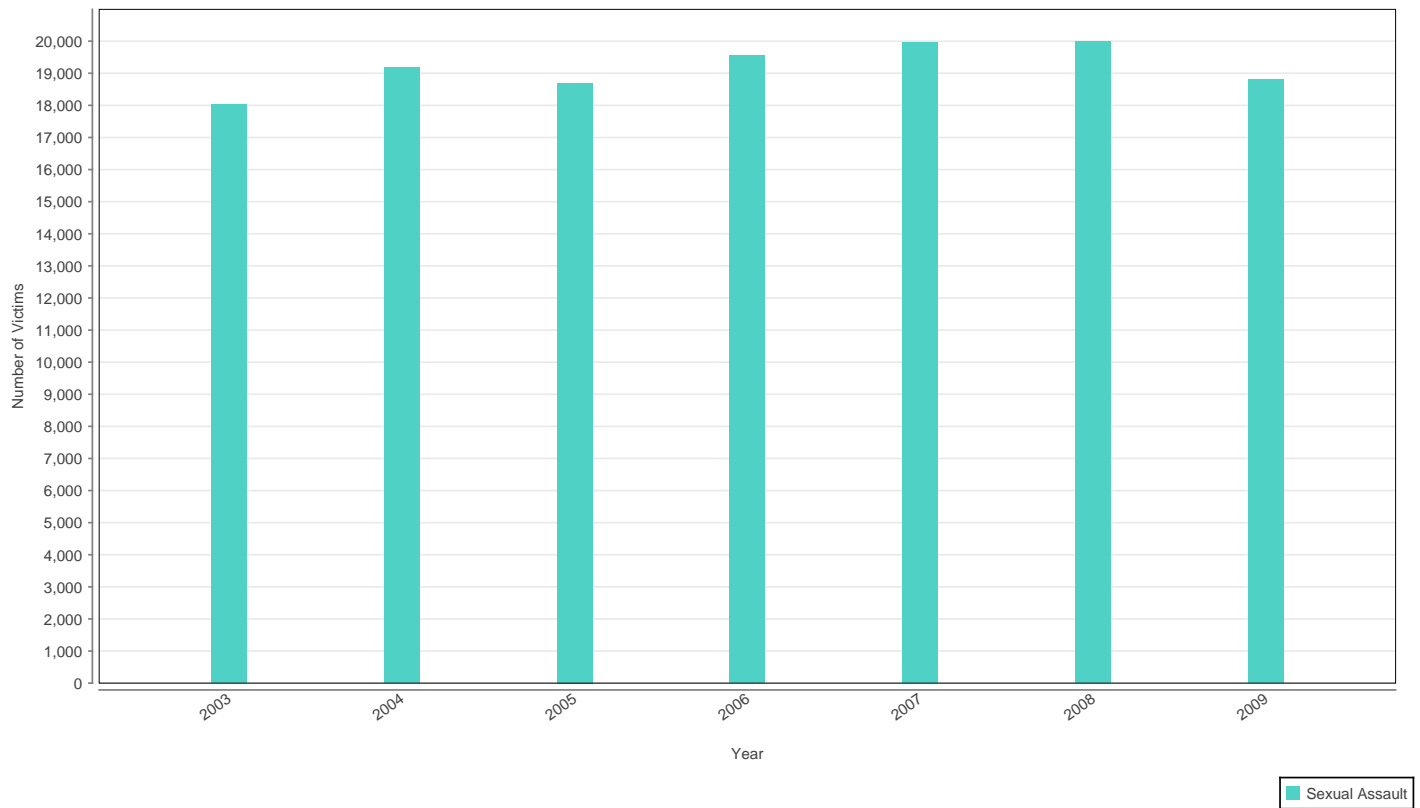

Victims of violent crimes 1994-2009

Measure: Number of Victims

Year	Crime
	Sexual Assault
2003	18,025
2004	19,171
2005	18,695
2006	19,555
2007	19,954
2008	19,992
2009	18,807